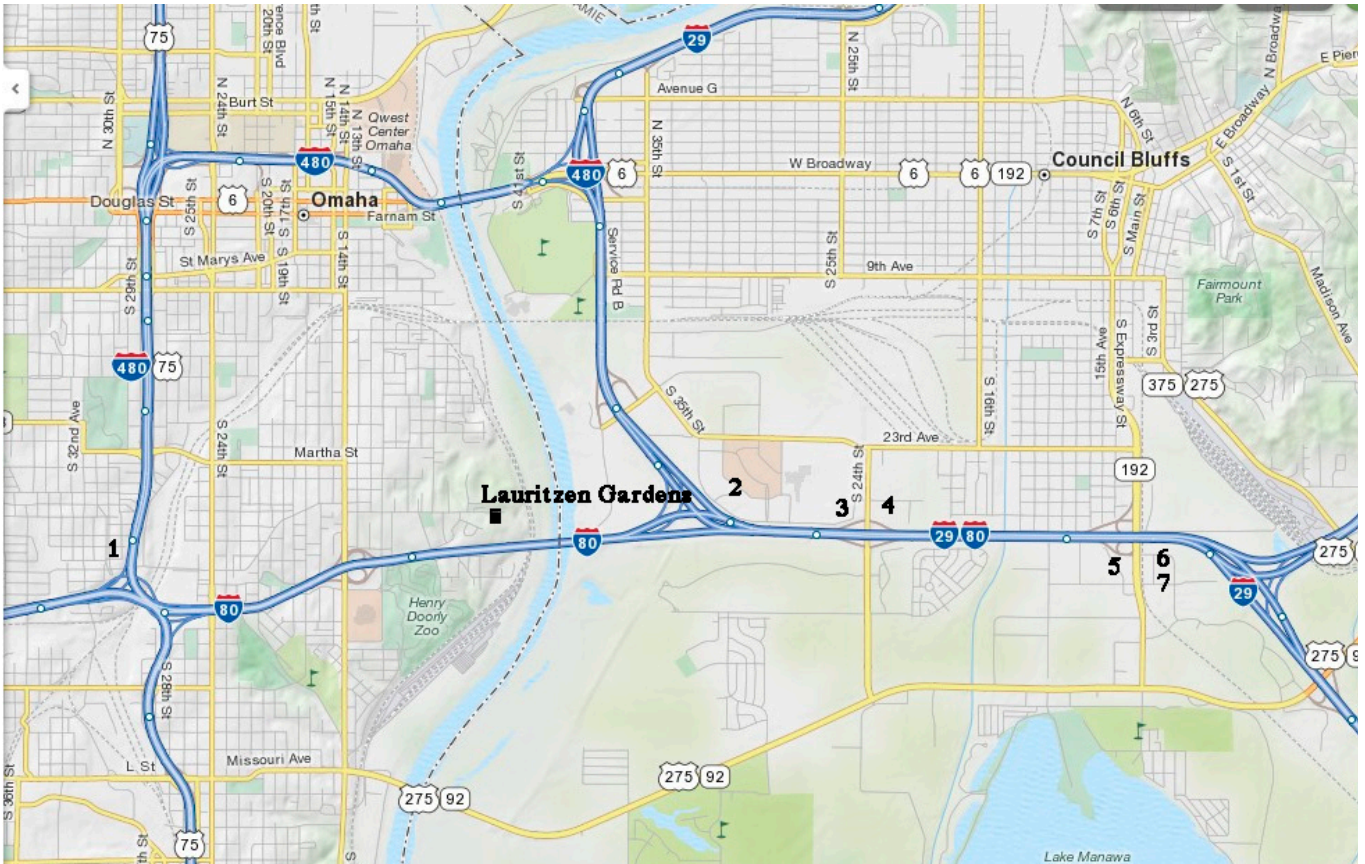

HOTEL/SHOW LOCATION MAPS

Exit I-80 at 13th St. (Exit 454). Travel north on 13th St. to Bancroft St. Turn right on Bancroft and continue until you reach the Gardens.