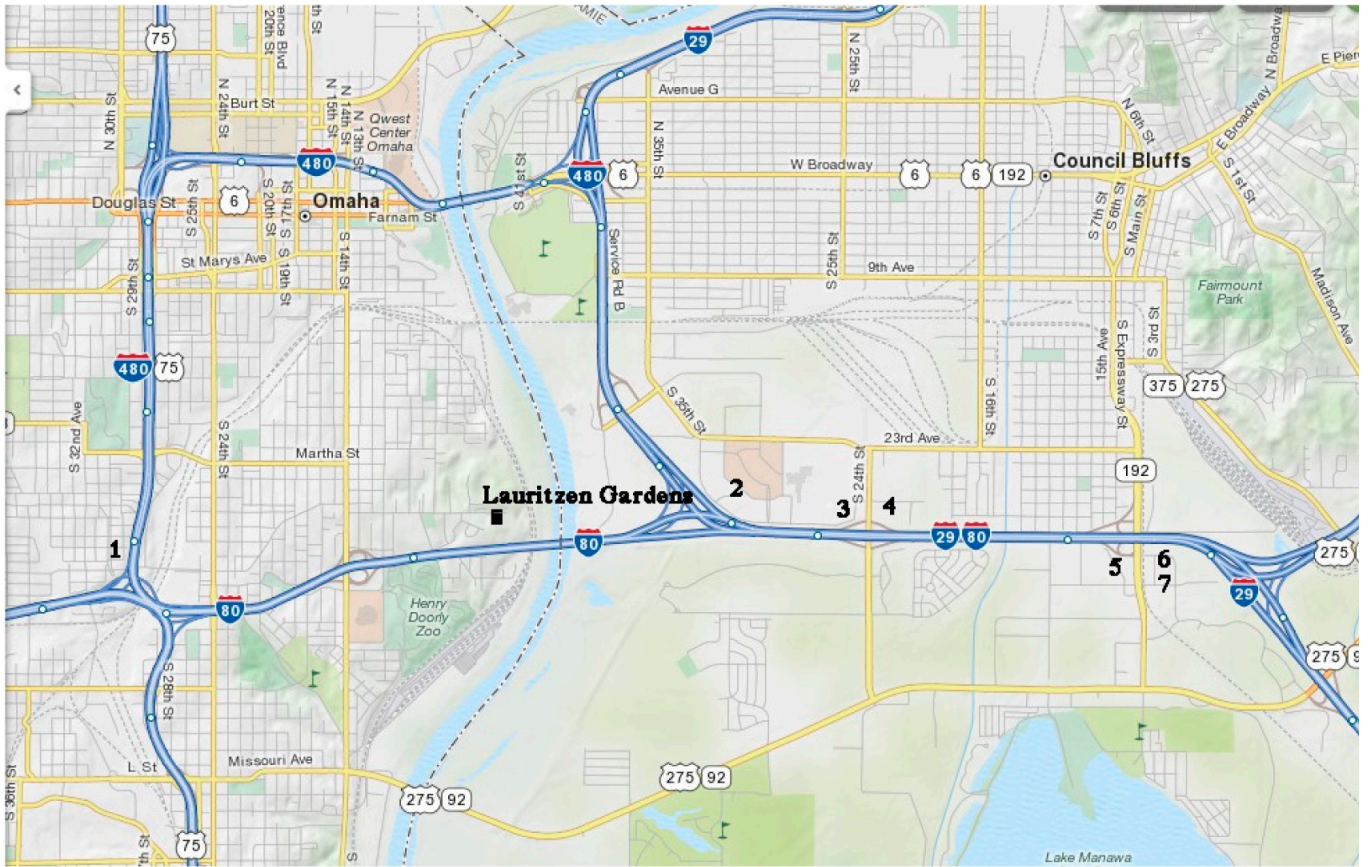

# Map to Lauritzen Gardens (show location)

**Exit I-80 at 13th St. (Exit 454). Travel north on 13th St. to Bancroft St. Turn right on Bancroft and continue until you reach the Gardens.**